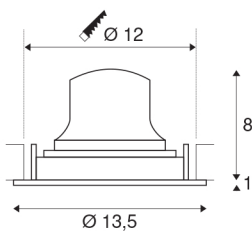

NUMINOS® MOVE DL M

Indoor LED recessed ceiling light white/white 3000K
20° rotating and pivoting

The NUMINOS light system from SLV skilfully combines function, design and technology. With a variety of downlights and spotlights, you provide a thousand lighting design options. This also includes NUMINOS® MOVE DL M, which impresses as a recessed ceiling light with the best workmanship and lighting quality. In this way, you can create discreet, modern and space-saving lighting that draws the focus to objects or the room. The recessed ceiling light has a power consumption of 17.55 watts, a luminous flux of 1600 lumens, a colour temperature of 3000 Kelvin and a high colour reproduction index of over 90. Installation is then done in no time at all. When to choose NUMINOS from SLV – modular diversity awaits you.

TECHNICAL DATA

Item no.:	1003590
Number of different light outlets	1
Secondary power / secondary voltage	500mA
Height	9 cm
Diameter	13.5 cm
Installation diameter	12 cm
Installation depth	10 cm
Net weight	0.39 kg
Gross weight	0.45 kg
IP Code	IP 20
Safety class	III
Impact resistance class	IK02
Impact resistance	0,2 Joule
Assembly	Recessed
Assembly details	Ceiling
Wattage	17.55 W
Lumen	1600 lm
Colour temperature	3000 Kelvin
Beam angle	20 °
Color	white
CRI	90
UGR ≤	22