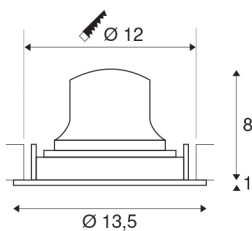

NUMINOS® MOVE DL M

Indoor LED recessed ceiling light white/chrome 3000K
20° rotating and pivoting

NUMINOS is the best possible coordinated light system from SLV that combines function, design and technology. The various downlights and spotlights make a thousand lighting design options possible. Like with the NUMINOS® MOVE DL M recessed ceiling light, which impresses with its high-quality workmanship and light. Ideal for discreet, modern and space-saving lighting that draws the focus to objects or the room. The recessed ceiling light convinces with a power consumption of 17.55 watts, luminous flux of 1550 lumens, colour temperature of 3000 Kelvin and a colour reproduction index of 90. This means that easy installation is a mere formality. When do you choose NUMINOS® from SLV?

TECHNICAL DATA

Item no.:	1003591
Number of different light outlets	1
Secondary power / secondary voltage	500mA
Height	9 cm
Diameter	13.5 cm
Installation diameter	12 cm
Installation depth	10 cm
Net weight	0.393 kg
Gross weight	0.47 kg
IP Code	IP 20
Safety class	III
Impact resistance class	IK02
Impact resistance	0,2 Joule
Assembly	Recessed
Assembly details	Ceiling
Wattage	17.55 W
Lumen	1550 lm
Colour temperature	3000 Kelvin
Beam angle	20 °
Color	white
CRI	90
UGR ≤	19