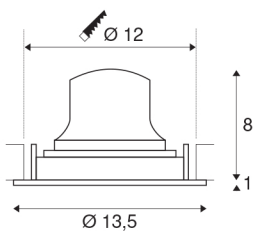

## NUMINOS® MOVE DL M

Indoor LED recessed ceiling light white/black 3000K  
40° rotating and pivoting

The NUMINOS light system from SLV perfectly combines function, design and technology. This way, you can experience a thousand lighting design possibilities with a variety of downlights and spotlights. Also with the NUMINOS® MOVE DL M recessed ceiling light, which convinces with the best workmanship and lighting quality. Ideal for discreet, modern and space-saving lighting that draws the focus to objects or the room. The recessed ceiling light can convince with a power consumption of 17.55 watts, luminous flux of 1500 lumens, colour temperature of 3000 Kelvin and a high colour reproduction index of over 90. Installation is then done in no time at all. When do you choose NUMINOS® from SLV?

## TECHNICAL DATA

Item no.:	1003592
Number of different light outlets	1
Secondary power / secondary voltage	500mA
Height	9 cm
Diameter	13.5 cm
Installation diameter	12 cm
Installation depth	10 cm
Net weight	0.39 kg
Gross weight	0.45 kg
IP Code	IP 20
Safety class	III
Impact resistance class	IK02
Impact resistance	0,2 Joule
Assembly	Recessed
Assembly details	Ceiling
Wattage	17.55 W
Lumen	1500 lm
Colour temperature	3000 Kelvin
Beam angle	40 °
Color	white
CRI	90
UGR ≤	22