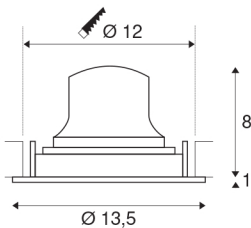

NUMINOS® MOVE DL M

Indoor LED recessed ceiling light white/white 3000K
40° rotating and pivoting

NUMINOS is the perfectly coordinated light system from SLV that combines function, design and technology. This way, you can experience a thousand lighting design possibilities with a variety of downlights and spotlights. Also with the NUMINOS® MOVE DL M recessed ceiling light, which convinces with the best workmanship and lighting quality. Ideal for discreet, modern and space-saving lighting that directs the accent to objects or the room. The recessed ceiling light has a power consumption of 17.55 watts, a luminous flux of 1600 lumens, a colour temperature of 3000 Kelvin and a good colour reproduction index of over 90. Installation is then done in no time at all. When do you choose NUMINOS ® from SLV?

TECHNICAL DATA

Item no.:	1003593
Number of different light outlets	1
Secondary power / secondary voltage	500mA
Height	9 cm
Diameter	13.5 cm
Installation diameter	12 cm
Installation depth	10 cm
Net weight	0.39 kg
Gross weight	0.45 kg
IP Code	IP 20
Safety class	III
Impact resistance class	IK02
Impact resistance	0,2 Joule
Assembly	Recessed
Assembly details	Ceiling
Wattage	17.55 W
Lumen	1600 lm
Colour temperature	3000 Kelvin
Beam angle	40 °
Color	white
CRI	90
UGR ≤	22