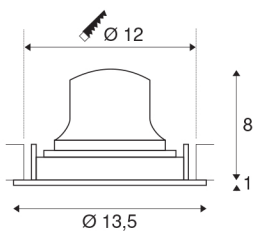

NUMINOS® MOVE DL M

Indoor LED recessed ceiling light white/chrome 3000K
40° rotating and pivoting

NUMINOS is the optimally coordinated light system from SLV that combines function, design and technology. The various downlights and spotlights make a thousand lighting design options possible. Also with the NUMINOS® MOVE DL M recessed ceiling light, which convinces with the best workmanship and lighting quality. Ideal for unobtrusive, modern and space-saving lighting that draws the focus to objects or the room. The recessed ceiling light has a power consumption of 17.55 watts, a luminous flux of 1550 lumens, a colour temperature of 3000 Kelvin and a good colour reproduction index of over 90. Installation is then done in no time at all. When do you choose NUMINOS® from SLV?

TECHNICAL DATA

Item no.:	1003594
Number of different light outlets	1
Secondary power / secondary voltage	500mA
Height	9 cm
Diameter	13.5 cm
Installation diameter	12 cm
Installation depth	10 cm
Net weight	0.39 kg
Gross weight	0.45 kg
IP Code	IP 20
Safety class	III
Impact resistance class	IK02
Impact resistance	0,2 Joule
Assembly	Recessed
Assembly details	Ceiling
Wattage	17.55 W
Lumen	1550 lm
Colour temperature	3000 Kelvin
Beam angle	40 °
Color	white
CRI	90
UGR ≤	19