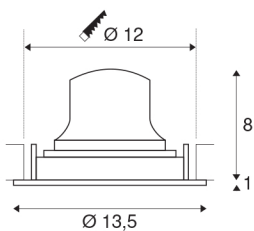

## NUMINOS® MOVE DL M

Indoor LED recessed ceiling light white/black 3000K  
55° rotating and pivoting

The NUMINOS light system from SLV skilfully combines function, design and technology. With a variety of downlights and spotlights, you can experience a thousand lighting design possibilities. Also with the NUMINOS® MOVE DL M recessed ceiling light, which convinces with the best workmanship and lighting quality. Ideal for discreet, modern and space-saving lighting that draws the focus to objects or the room. The recessed ceiling light convinces with a power consumption of 17.55 watts, luminous flux of 1500 lumens, colour temperature of 3000 Kelvin and a colour reproduction index of 90. This means that easy installation is a mere formality. When to choose NUMINOS from SLV – modular diversity awaits you.

## TECHNICAL DATA

Item no.:	1003595
Number of different light outlets	1
Secondary power / secondary voltage	500mA
Height	9 cm
Diameter	13.5 cm
Installation diameter	12 cm
Installation depth	10 cm
Net weight	0.39 kg
Gross weight	0.45 kg
IP Code	IP 20
Safety class	III
Impact resistance class	IK02
Impact resistance	0,2 Joule
Assembly	Recessed
Assembly details	Ceiling
Wattage	17.55 W
Lumen	1500 lm
Colour temperature	3000 Kelvin
Beam angle	55 °
Color	white
CRI	90
UGR ≤	22