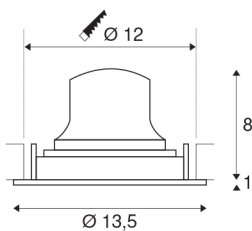

NUMINOS® MOVE DL M

Indoor LED recessed ceiling light white/white 3000K
55° rotating and pivoting

NUMINOS is the best possible coordinated light system from SLV that combines function, design and technology. With various downlights and spotlights, you can experience a thousand lighting design possibilities. This also includes NUMINOS® MOVE DL M, which impresses as a recessed ceiling light with the best workmanship and lighting quality. In this way, you can create unobtrusive, modern and space-saving lighting that draws the focus to objects or the room. The recessed ceiling light convinces with a power consumption of 17.55 watts, luminous flux of 1600 lumens, colour temperature of 3000 Kelvin and a colour reproduction index of 90. This means that easy installation is a mere formality. When to choose NUMINOS from SLV – modular diversity awaits you.

TECHNICAL DATA

| | |
|-------------------------------------|-------------|
| Item no.: | 1003596 |
| Number of different light outlets | 1 |
| Secondary power / secondary voltage | 500mA |
| Height | 9 cm |
| Diameter | 13.5 cm |
| Installation diameter | 12 cm |
| Installation depth | 10 cm |
| Net weight | 0.39 kg |
| Gross weight | 0.45 kg |
| IP Code | IP 20 |
| Safety class | III |
| Impact resistance class | IK02 |
| Impact resistance | 0,2 Joule |
| Assembly | Recessed |
| Assembly details | Ceiling |
| Wattage | 17.55 W |
| Lumen | 1600 lm |
| Colour temperature | 3000 Kelvin |
| Beam angle | 55 ° |
| Color | white |
| CRI | 90 |
| UGR ≤ | 22 |