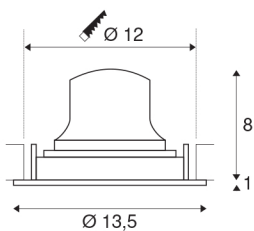

## NUMINOS® MOVE DL M

Indoor LED recessed ceiling light white/chrome 3000K  
55° rotating and pivoting

NUMINOS is the optimally coordinated light system from SLV that combines function, design and technology. With various downlights and spotlights, you provide a thousand lighting design options. Also with the NUMINOS® MOVE DL M recessed ceiling light, which convinces with the best workmanship and lighting quality. In this way, you can create discreet, modern and space-saving lighting that draws the focus to objects or the room. The recessed ceiling light has a power consumption of 17.55 watts, a luminous flux of 1550 lumens, a colour temperature of 3000 Kelvin and a high colour reproduction index of over 90. Installation is then done in no time at all. When do you choose NUMINOS © from SLV?

## TECHNICAL DATA

Item no.:	1003597
Number of different light outlets	1
Secondary power / secondary voltage	500mA
Height	9 cm
Diameter	13.5 cm
Installation diameter	12 cm
Installation depth	10 cm
Net weight	0.39 kg
Gross weight	0.45 kg
IP Code	IP 20
Safety class	III
Impact resistance class	IK02
Impact resistance	0,2 Joule
Assembly	Recessed
Assembly details	Ceiling
Wattage	17.55 W
Lumen	1550 lm
Colour temperature	3000 Kelvin
Beam angle	55 °
Color	white
CRI	90
UGR ≤	19