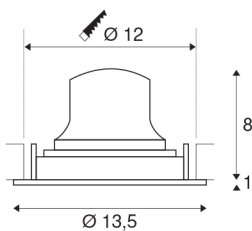

## NUMINOS® MOVE DL M

Indoor LED recessed ceiling light black/black 4000K  
20° rotating and pivoting

Design, technology and function in perfection: NUMINOS is the light system from SLV that combines everything. With various downlights and spotlights, you can experience a thousand lighting design possibilities. This also includes NUMINOS® MOVE DL M, which impresses as a recessed ceiling light with the best workmanship and lighting quality. Ideal for unobtrusive, modern and space-saving lighting that draws the focus to objects or the room. The recessed ceiling light convinces with a power consumption of 17.55 watts, luminous flux of 1600 lumens, colour temperature of 4000 Kelvin and a colour reproduction index of 90. This means that easy installation is a mere formality. When to choose NUMINOS from SLV – modular diversity awaits you.

## TECHNICAL DATA

Item no.:	1003601
Number of different light outlets	1
Secondary power / secondary voltage	500mA
Height	9 cm
Diameter	13.5 cm
Installation diameter	12 cm
Installation depth	10 cm
Net weight	0.39 kg
Gross weight	0.45 kg
IP Code	IP 20
Safety class	III
Impact resistance class	IK02
Impact resistance	0,2 Joule
Assembly	Recessed
Assembly details	Ceiling
Wattage	17.55 W
Lumen	1600 lm
Colour temperature	4000 Kelvin
Beam angle	20 °
Color	black
CRI	90
UGR ≤	19