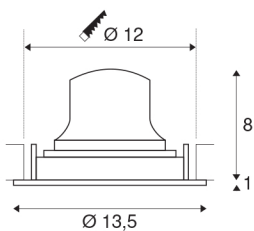

NUMINOS® MOVE DL M

Indoor LED recessed ceiling light black/black 4000K
40° rotating and pivoting

NUMINOS is the perfectly coordinated light system from SLV that combines function, design and technology. With different downlights and spotlights, you can experience a thousand lighting design possibilities. Also with the NUMINOS® MOVE DL M recessed ceiling light, which convinces with the best workmanship and lighting quality. Ideal for discreet, modern and space-saving lighting that directs the accent to objects or the room. The recessed ceiling light convinces with a power consumption of 17.55 watts, luminous flux of 1600 lumens, colour temperature of 4000 Kelvin and a colour reproduction index of 90. Installation is then done in no time at all. When will you choose SLV's modular variety?

TECHNICAL DATA

Item no.:	1003604
Number of different light outlets	1
Secondary power / secondary voltage	500mA
Height	9 cm
Diameter	13.5 cm
Installation diameter	12 cm
Installation depth	10 cm
Net weight	0.39 kg
Gross weight	0.45 kg
IP Code	IP 20
Safety class	III
Impact resistance class	IK02
Impact resistance	0,2 Joule
Assembly	Recessed
Assembly details	Ceiling
Wattage	17.55 W
Lumen	1600 lm
Colour temperature	4000 Kelvin
Beam angle	40 °
Color	black
CRI	90
UGR ≤	22