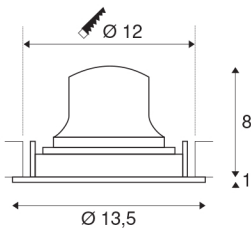

## NUMINOS® MOVE DL M

Indoor LED recessed ceiling light black/white 4000K  
40° rotating and pivoting

The NUMINOS light system from SLV skilfully combines function, design and technology. With different downlights and spotlights, you can experience a thousand lighting design possibilities. Also with the NUMINOS® MOVE DL M recessed ceiling light, which convinces with the best workmanship and lighting quality. In this way, you can create unobtrusive, modern and space-saving lighting that draws the focus to objects or the room. The recessed ceiling light convinces with a power consumption of 17.55 watts, luminous flux of 1750 lumens, colour temperature of 4000 Kelvin and a colour reproduction index of 90. Installation is then done in no time at all. When to choose NUMINOS from SLV – modular diversity awaits you.

## TECHNICAL DATA

Item no.:	1003605
Number of different light outlets	1
Secondary power / secondary voltage	500mA
Height	9 cm
Diameter	13.5 cm
Installation diameter	12 cm
Installation depth	10 cm
Net weight	0.355 kg
Gross weight	0.38 kg
IP Code	IP 20
Safety class	III
Impact resistance class	IK02
Impact resistance	0,2 Joule
Assembly	Recessed
Assembly details	Ceiling
Wattage	17.55 W
Lumen	1750 lm
Colour temperature	4000 Kelvin
Beam angle	40 °
Color	black
CRI	90
UGR ≤	22