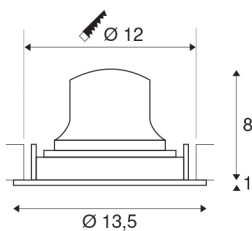

## NUMINOS® MOVE DL M

Indoor LED recessed ceiling light black/chrome 4000K  
40° rotating and pivoting

Design, technology and function in perfection: NUMINOS is the light system from SLV that combines everything. With different downlights and spotlights, you can experience a thousand lighting design possibilities. Like with the NUMINOS® MOVE DL M recessed ceiling light, which impresses with its high-quality workmanship and light. Ideal for harmonious, modern and space-saving lighting that directs the accent to objects or the room. The recessed ceiling light convinces with a power consumption of 17.55 watts, luminous flux of 1660 lumens, colour temperature of 4000 Kelvin and a colour reproduction index of 90. Installation is then done in no time at all. When do you choose NUMINOS ® from SLV?

## TECHNICAL DATA

Item no.:	1003606
Number of different light outlets	1
Secondary power / secondary voltage	500mA
Height	9 cm
Diameter	13.5 cm
Installation diameter	12 cm
Installation depth	10 cm
Net weight	0.39 kg
Gross weight	0.45 kg
IP Code	IP 20
Safety class	III
Impact resistance class	IK02
Impact resistance	0,2 Joule
Assembly	Recessed
Assembly details	Ceiling
Wattage	17.55 W
Lumen	1660 lm
Colour temperature	4000 Kelvin
Beam angle	40 °
Color	black
CRI	90
UGR ≤	19