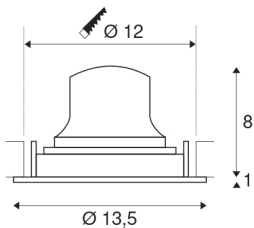

## NUMINOS® MOVE DL M

Indoor LED recessed ceiling light black/black 4000K  
55° rotating and pivoting

The NUMINOS light system from SLV combines technology, design and functionality like no other. This way, you can experience a thousand lighting design possibilities with different downlights and spotlights. This also includes NUMINOS® MOVE DL M, which impresses as a recessed ceiling light with the best workmanship and lighting quality. Ideal for unobtrusive, modern and space-saving lighting that draws the focus to objects or the room. The recessed ceiling light convinces with a power consumption of 17.55 watts, luminous flux of 1600 lumens, colour temperature of 4000 Kelvin and a colour reproduction index of 90. Installation is then done in no time at all. When to choose NUMINOS from SLV – modular diversity awaits you.

## TECHNICAL DATA

Item no.:	1003607
Number of different light outlets	1
Secondary power / secondary voltage	500mA
Height	9 cm
Diameter	13.5 cm
Installation diameter	12 cm
Installation depth	10 cm
Net weight	0.39 kg
Gross weight	0.45 kg
IP Code	IP 20
Safety class	III
Impact resistance class	IK02
Impact resistance	0,2 Joule
Assembly	Recessed
Assembly details	Ceiling
Wattage	17.55 W
Lumen	1600 lm
Colour temperature	4000 Kelvin
Beam angle	55 °
Color	black
CRI	90
UGR ≤	22