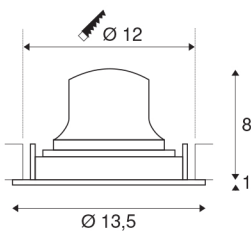

## NUMINOS® MOVE DL M

Indoor LED recessed ceiling light black/white 4000K  
55° rotating and pivoting

NUMINOS is the best possible coordinated light system from SLV that combines function, design and technology. With a variety of downlights and spotlights, you can experience a thousand lighting design possibilities. Also with the NUMINOS® MOVE DL M recessed ceiling light, which convinces with the best workmanship and lighting quality. Ideal for harmonious, modern and space-saving lighting that directs the accent to objects or the room. The recessed ceiling light has a power consumption of 17.55 watts, a luminous flux of 1750 lumens, a colour temperature of 4000 Kelvin and a high colour reproduction index of over 90. Installation is then done in no time at all. When to choose NUMINOS from SLV – modular diversity awaits you.

## TECHNICAL DATA

Item no.:	1003608
Number of different light outlets	1
Secondary power / secondary voltage	500mA
Height	9 cm
Diameter	13.5 cm
Installation diameter	12 cm
Installation depth	10 cm
Net weight	0.355 kg
Gross weight	0.38 kg
IP Code	IP 20
Safety class	III
Impact resistance class	IK02
Impact resistance	0,2 Joule
Assembly	Recessed
Assembly details	Ceiling
Wattage	17.55 W
Lumen	1750 lm
Colour temperature	4000 Kelvin
Beam angle	55 °
Color	black
CRI	90
UGR ≤	22