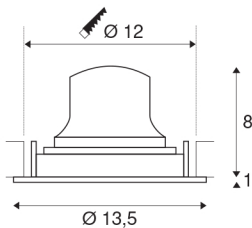

NUMINOS® MOVE DL M

Indoor LED recessed ceiling light black/chrome 4000K
55° rotating and pivoting

Design, technology and function in perfection: NUMINOS is the light system from SLV that combines everything. With various downlights and spotlights, you provide a thousand lighting design options. This also includes NUMINOS® MOVE DL M, which impresses as a recessed ceiling light with the best workmanship and lighting quality. Ideal for harmonious, modern and space-saving lighting that directs the accent to objects or the room. The recessed ceiling light convinces with a power consumption of 17.55 watts, luminous flux of 1660 lumens, colour temperature of 4000 Kelvin and a colour reproduction index of 90. Installation is then done in no time at all. When do you choose NUMINOS ® from SLV?

TECHNICAL DATA

Item no.:	1003609
Number of different light outlets	1
Secondary power / secondary voltage	500mA
Height	9 cm
Diameter	13.5 cm
Installation diameter	12 cm
Installation depth	10 cm
Net weight	0.39 kg
Gross weight	0.45 kg
IP Code	IP 20
Safety class	III
Impact resistance class	IK02
Impact resistance	0,2 Joule
Assembly	Recessed
Assembly details	Ceiling
Wattage	17.55 W
Lumen	1660 lm
Colour temperature	4000 Kelvin
Beam angle	55 °
Color	black
CRI	90
UGR ≤	19