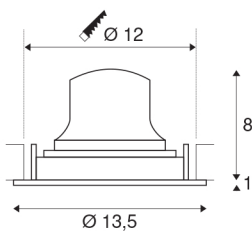

## NUMINOS® MOVE DL M

Indoor LED recessed ceiling light white/black 4000K  
20° rotating and pivoting

The NUMINOS light system from SLV combines technology, design and functionality like no other. This way, you can experience a thousand lighting design possibilities with different downlights and spotlights. Also with the NUMINOS® MOVE DL M recessed ceiling light, which convinces with the best workmanship and lighting quality. Ideal for discreet, modern and space-saving lighting that draws the focus to objects or the room. The recessed ceiling light can convince with a power consumption of 17.55 watts, luminous flux of 1600 lumens, colour temperature of 4000 Kelvin and a high colour reproduction index of over 90. Installation is then done in no time at all. When will you choose SLV's modular variety?

## TECHNICAL DATA

Item no.:	1003613
Number of different light outlets	1
Secondary power / secondary voltage	500mA
Height	9 cm
Diameter	13.5 cm
Installation diameter	12 cm
Installation depth	10 cm
Net weight	0.355 kg
Gross weight	0.38 kg
IP Code	IP 20
Safety class	III
Impact resistance class	IK02
Impact resistance	0,2 Joule
Assembly	Recessed
Assembly details	Ceiling
Wattage	17.55 W
Lumen	1600 lm
Colour temperature	4000 Kelvin
Beam angle	20 °
Color	white
CRI	90
UGR ≤	19