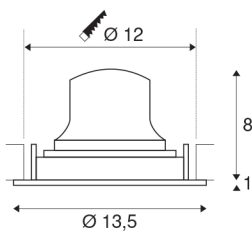

NUMINOS® MOVE DL M

Indoor LED recessed ceiling light white/white 4000K
20° rotating and pivoting

The NUMINOS light system from SLV perfectly combines function, design and technology. With various downlights and spotlights, you provide a thousand lighting design options. This also includes NUMINOS® MOVE DL M, which impresses as a recessed ceiling light with the best workmanship and lighting quality. In this way, you can create discreet, modern and space-saving lighting that draws the focus to objects or the room. The recessed ceiling light has a power consumption of 17.55 watts, a luminous flux of 1750 lumens, a colour temperature of 4000 Kelvin and a good colour reproduction index of over 90. Installation is then done in no time at all. When do you choose NUMINOS® from SLV?

TECHNICAL DATA

Item no.:	1003614
Number of different light outlets	1
Secondary power / secondary voltage	500mA
Height	9 cm
Diameter	13.5 cm
Installation diameter	12 cm
Installation depth	10 cm
Net weight	0.39 kg
Gross weight	0.45 kg
IP Code	IP 20
Safety class	III
Impact resistance class	IK02
Impact resistance	0,2 Joule
Assembly	Recessed
Assembly details	Ceiling
Wattage	17.55 W
Lumen	1750 lm
Colour temperature	4000 Kelvin
Beam angle	20 °
Color	white
CRI	90
UGR ≤	22