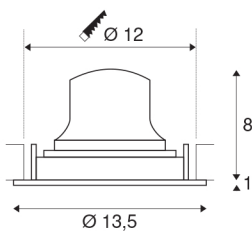

NUMINOS® MOVE DL M

Indoor LED recessed ceiling light white/chrome 4000K
20° rotating and pivoting

Design, technology and function in perfection: NUMINOS is the light system from SLV that combines everything. The diverse downlights and spotlights make a thousand lighting design options possible. This also includes NUMINOS® MOVE DL M, which impresses as a recessed ceiling light with the best workmanship and lighting quality. Ideal for harmonious, modern and space-saving lighting that directs the accent to objects or the room. The recessed ceiling light can convince with a power consumption of 17.55 watts, luminous flux of 1660 lumens, colour temperature of 4000 Kelvin and a high colour reproduction index of over 90. This means that easy installation is a mere formality. When do you choose NUMINOS ® from SLV?

TECHNICAL DATA

Item no.:	1003615
Number of different light outlets	1
Secondary power / secondary voltage	500mA
Height	9 cm
Diameter	13.5 cm
Installation diameter	12 cm
Installation depth	10 cm
Net weight	0.355 kg
Gross weight	0.38 kg
IP Code	IP 20
Safety class	III
Impact resistance class	IK02
Impact resistance	0,2 Joule
Assembly	Recessed
Assembly details	Ceiling
Wattage	17.55 W
Lumen	1660 lm
Colour temperature	4000 Kelvin
Beam angle	20 °
Color	white
CRI	90
UGR ≤	19