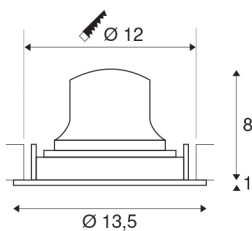

NUMINOS® MOVE DL M

Indoor LED recessed ceiling light white/white 4000K
40° rotating and pivoting

Design, technology and function in perfection: NUMINOS is the light system from SLV that combines everything. With a variety of downlights and spotlights, you provide a thousand lighting design options. Like with the NUMINOS® MOVE DL M recessed ceiling light, which impresses with its high-quality workmanship and light. Ideal for discreet, modern and space-saving lighting that draws the focus to objects or the room. The recessed ceiling light has a power consumption of 17.55 watts, a luminous flux of 1750 lumens, a colour temperature of 4000 Kelvin and a high colour reproduction index of over 90. Installation is then done in no time at all. When will you choose SLV's modular variety?

TECHNICAL DATA

Item no.:	1003617
Number of different light outlets	1
Secondary power / secondary voltage	500mA
Height	9 cm
Diameter	13.5 cm
Installation diameter	12 cm
Installation depth	10 cm
Net weight	0.24 kg
Gross weight	0.28 kg
IP Code	IP 20
Safety class	III
Impact resistance class	IK02
Impact resistance	0,2 Joule
Assembly	Recessed
Assembly details	Ceiling
Wattage	17.55 W
Lumen	1750 lm
Colour temperature	4000 Kelvin
Beam angle	40 °
Color	white
CRI	90
UGR ≤	22