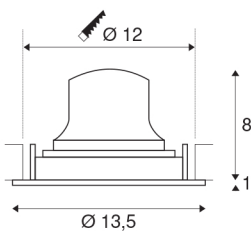

NUMINOS® MOVE DL M

Indoor LED recessed ceiling light white/chrome 4000K
40° rotating and pivoting

The NUMINOS light system from SLV combines technology, design and functionality like no other. With a variety of downlights and spotlights, you provide a thousand lighting design options. Like with the NUMINOS® MOVE DL M recessed ceiling light, which impresses with its high-quality workmanship and light. Ideal for harmonious, modern and space-saving lighting that directs the accent to objects or the room. The recessed ceiling light can convince with a power consumption of 17.55 watts, luminous flux of 1660 lumens, colour temperature of 4000 Kelvin and a high colour reproduction index of over 90. Installation is then done in no time at all. When do you choose NUMINOS ® from SLV?

TECHNICAL DATA

Item no.:	1003618
Number of different light outlets	1
Secondary power / secondary voltage	500mA
Height	9 cm
Diameter	13.5 cm
Installation diameter	12 cm
Installation depth	10 cm
Net weight	0.39 kg
Gross weight	0.45 kg
IP Code	IP 20
Safety class	III
Impact resistance class	IK02
Impact resistance	0,2 Joule
Assembly	Recessed
Assembly details	Ceiling
Wattage	17.55 W
Lumen	1660 lm
Colour temperature	4000 Kelvin
Beam angle	40 °
Color	white
CRI	90
UGR ≤	19