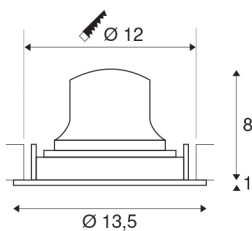

NUMINOS® MOVE DL M

Indoor LED recessed ceiling light white/chrome 4000K
55° rotating and pivoting

The NUMINOS light system from SLV combines technology, design and functionality like no other. With various downlights and spotlights, you provide a thousand lighting design options. This also includes NUMINOS® MOVE DL M, which impresses as a recessed ceiling light with the best workmanship and lighting quality. In this way, you can create discreet, modern and space-saving lighting that draws the focus to objects or the room. The recessed ceiling light convinces with a power consumption of 17.55 watts, luminous flux of 1660 lumens, colour temperature of 4000 Kelvin and a colour reproduction index of 90. Installation is then done in no time at all. When to choose NUMINOS from SLV – modular diversity awaits you.

TECHNICAL DATA

Item no.:	1003621
Number of different light outlets	1
Secondary power / secondary voltage	500mA
Height	9 cm
Diameter	13.5 cm
Installation diameter	12 cm
Installation depth	10 cm
Net weight	0.39 kg
Gross weight	0.45 kg
IP Code	IP 20
Safety class	III
Impact resistance class	IK02
Impact resistance	0,2 Joule
Assembly	Recessed
Assembly details	Ceiling
Wattage	17.55 W
Lumen	1660 lm
Colour temperature	4000 Kelvin
Beam angle	55 °
Color	white
CRI	90
UGR ≤	19