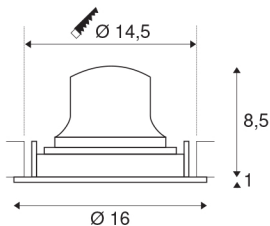

NUMINOS® MOVE DL L

Indoor LED recessed ceiling light black/white 2700K
20° rotating and pivoting

NUMINOS is the perfectly coordinated light system from SLV that combines function, design and technology. With a variety of downlights and spotlights, you provide a thousand lighting design options. Like with the NUMINOS® MOVE DL L recessed ceiling light, which impresses with its high-quality workmanship and light. Ideal for discreet, modern and space-saving lighting that draws the focus to objects or the room. The recessed ceiling light can convince with a power consumption of 25.41 watts, luminous flux of 2250 lumens, colour temperature of 2700 Kelvin and a high colour reproduction index of over 90. Installation is then done in no time at all. When to choose NUMINOS from SLV – modular diversity awaits you.

TECHNICAL DATA

Item no.:	1003626
Number of different light outlets	1
Secondary power / secondary voltage	700mA
Height	9.5 cm
Diameter	16 cm
Installation diameter	14.5 cm
Installation depth	10.5 cm
Net weight	0.49 kg
Gross weight	0.524 kg
IP Code	IP 20
Safety class	III
Impact resistance class	IK02
Impact resistance	0,2 Joule
Assembly	Recessed
Assembly details	Ceiling
Wattage	25.41 W
Lumen	2250 lm
Colour temperature	2700 Kelvin
Beam angle	20 °
Color	black
CRI	90
UGR ≤	19