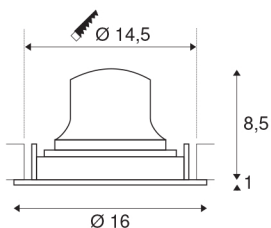

NUMINOS® MOVE DL L

Indoor LED recessed ceiling light black/chrome 2700K
20° rotating and pivoting

The NUMINOS light system from SLV combines technology, design and functionality like no other. This way, you can experience a thousand lighting design possibilities with a variety of downlights and spotlights. Like with the NUMINOS® MOVE DL L recessed ceiling light, which impresses with its high-quality workmanship and light. Ideal for harmonious, modern and space-saving lighting that directs the accent to objects or the room. The recessed ceiling light has a power consumption of 25.41 watts, a luminous flux of 2150 lumens, a colour temperature of 2700 Kelvin and a good colour reproduction index of over 90. This means that easy installation is a mere formality. When to choose NUMINOS from SLV – modular diversity awaits you.

TECHNICAL DATA

Item no.:	1003627
Number of different light outlets	1
Secondary power / secondary voltage	700mA
Height	9.5 cm
Diameter	16 cm
Installation diameter	14.5 cm
Installation depth	10.5 cm
Net weight	0.49 kg
Gross weight	0.524 kg
IP Code	IP 20
Safety class	III
Impact resistance class	IK02
Impact resistance	0,2 Joule
Assembly	Recessed
Assembly details	Ceiling
Wattage	25.41 W
Lumen	2150 lm
Colour temperature	2700 Kelvin
Beam angle	20 °
Color	black
CRI	90
UGR ≤	19