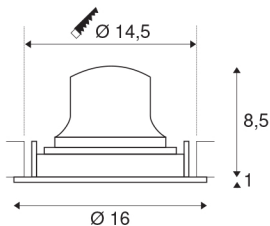

## NUMINOS® MOVE DL L

Indoor LED recessed ceiling light black/black 2700K  
40° rotating and pivoting

The NUMINOS light system from SLV combines technology, design and functionality like no other. This way, you can experience a thousand lighting design possibilities with different downlights and spotlights. Like with the NUMINOS® MOVE DL L recessed ceiling light, which impresses with its high-quality workmanship and light. Ideal for discreet, modern and space-saving lighting that draws the focus to objects or the room. The recessed ceiling light has a power consumption of 25.41 watts, a luminous flux of 2150 lumens, a colour temperature of 2700 Kelvin and a high colour reproduction index of over 90. Installation is then done in no time at all. When do you choose NUMINOS® from SLV?

## TECHNICAL DATA

Item no.:	1003628
Number of different light outlets	1
Secondary power / secondary voltage	700mA
Height	9.5 cm
Diameter	16 cm
Installation diameter	14.5 cm
Installation depth	10.5 cm
Net weight	0.54 kg
Gross weight	0.68 kg
IP Code	IP 20
Safety class	III
Impact resistance class	IK02
Impact resistance	0,2 Joule
Assembly	Recessed
Assembly details	Ceiling
Wattage	25.41 W
Lumen	2150 lm
Colour temperature	2700 Kelvin
Beam angle	40 °
Color	black
CRI	90
UGR ≤	22