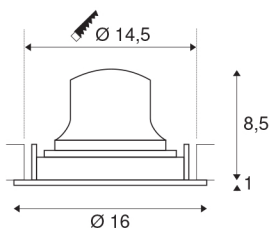

NUMINOS® MOVE DL L

Indoor LED recessed ceiling light black/white 2700K
40° rotating and pivoting

Design, technology and function in perfection: NUMINOS is the light system from SLV that combines everything. The diverse downlights and spotlights make a thousand lighting design options possible. Also with the NUMINOS® MOVE DL L recessed ceiling light, which convinces with the best workmanship and lighting quality. In this way, you can create unobtrusive, modern and space-saving lighting that draws the focus to objects or the room. The recessed ceiling light can convince with a power consumption of 25.41 watts, luminous flux of 2250 lumens, colour temperature of 2700 Kelvin and a high colour reproduction index of over 90. This means that simple installation is a mere formality. When do you choose NUMINOS ® from SLV?

TECHNICAL DATA

Item no.:	1003629
Number of different light outlets	1
Secondary power / secondary voltage	700mA
Height	9.5 cm
Diameter	16 cm
Installation diameter	14.5 cm
Installation depth	10.5 cm
Net weight	0.54 kg
Gross weight	0.68 kg
IP Code	IP 20
Safety class	III
Impact resistance class	IK02
Impact resistance	0,2 Joule
Assembly	Recessed
Assembly details	Ceiling
Wattage	25.41 W
Lumen	2250 lm
Colour temperature	2700 Kelvin
Beam angle	40 °
Color	black
CRI	90
UGR ≤	19