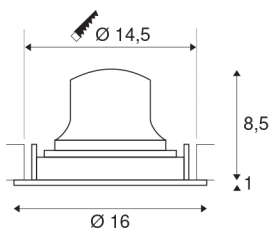

NUMINOS® MOVE DL L

Indoor LED recessed ceiling light black/chrome 2700K
40° rotating and pivoting

The NUMINOS light system from SLV perfectly combines function, design and technology. This way, you can experience a thousand lighting design possibilities with different downlights and spotlights. Like with the NUMINOS® MOVE DL L recessed ceiling light, which impresses with its high-quality workmanship and light. Ideal for discreet, modern and space-saving lighting that directs the accent to objects or the room. The recessed ceiling light has a power consumption of 25.41 watts, a luminous flux of 2150 lumens, a colour temperature of 2700 Kelvin and a good colour reproduction index of over 90. This means that simple installation is a mere formality. When do you choose NUMINOS ® from SLV?

TECHNICAL DATA

Item no.:	1003630
Number of different light outlets	1
Secondary power / secondary voltage	700mA
Height	9.5 cm
Diameter	16 cm
Installation diameter	14.5 cm
Installation depth	10.5 cm
Net weight	0.54 kg
Gross weight	0.68 kg
IP Code	IP 20
Safety class	III
Impact resistance class	IK02
Impact resistance	0,2 Joule
Assembly	Recessed
Assembly details	Ceiling
Wattage	25.41 W
Lumen	2150 lm
Colour temperature	2700 Kelvin
Beam angle	40 °
Color	black
CRI	90
UGR ≤	19