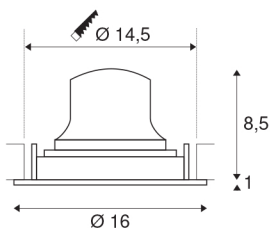

NUMINOS® MOVE DL L

Indoor LED recessed ceiling light black/black 2700K
55° rotating and pivoting

NUMINOS is the best possible coordinated light system from SLV that combines function, design and technology. This way, you can experience a thousand lighting design possibilities with different downlights and spotlights. Also with the NUMINOS® MOVE DL L recessed ceiling light, which convinces with the best workmanship and lighting quality. Ideal for harmonious, modern and space-saving lighting that directs the accent to objects or the room. The recessed ceiling light convinces with a power consumption of 25.41 watts, luminous flux of 2150 lumens, colour temperature of 2700 Kelvin and a colour reproduction index of 90. This means that easy installation is a mere formality. When to choose NUMINOS from SLV – modular diversity awaits you.

TECHNICAL DATA

Item no.:	1003631
Number of different light outlets	1
Secondary power / secondary voltage	700mA
Height	9.5 cm
Diameter	16 cm
Installation diameter	14.5 cm
Installation depth	10.5 cm
Net weight	0.54 kg
Gross weight	0.68 kg
IP Code	IP 20
Safety class	III
Impact resistance class	IK02
Impact resistance	0,2 Joule
Assembly	Recessed
Assembly details	Ceiling
Wattage	25.41 W
Lumen	2150 lm
Colour temperature	2700 Kelvin
Beam angle	55 °
Color	black
CRI	90
UGR ≤	22