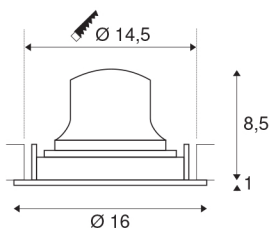

NUMINOS® MOVE DL L

Indoor LED recessed ceiling light black/white 2700K
55° rotating and pivoting

The NUMINOS light system from SLV combines technology, design and functionality like no other. This way, you can experience a thousand lighting design possibilities with a variety of downlights and spotlights. Like with the NUMINOS® MOVE DL L recessed ceiling light, which impresses with its high-quality workmanship and light. In this way, you can create unobtrusive, modern and space-saving lighting that draws the focus to objects or the room. The recessed ceiling light has a power consumption of 25.41 watts, a luminous flux of 2250 lumens, a colour temperature of 2700 Kelvin and a good colour reproduction index of over 90. This means that easy installation is a mere formality. When will you choose SLV's modular variety?

TECHNICAL DATA

Item no.:	1003632
Number of different light outlets	1
Secondary power / secondary voltage	700mA
Height	9.5 cm
Diameter	16 cm
Installation diameter	14.5 cm
Installation depth	10.5 cm
Net weight	0.54 kg
Gross weight	0.68 kg
IP Code	IP 20
Safety class	III
Impact resistance class	IK02
Impact resistance	0,2 Joule
Assembly	Recessed
Assembly details	Ceiling
Wattage	25.41 W
Lumen	2250 lm
Colour temperature	2700 Kelvin
Beam angle	55 °
Color	black
CRI	90
UGR ≤	22