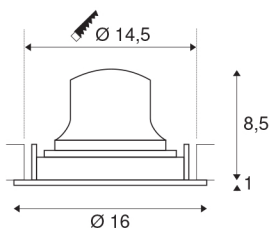

## NUMINOS® MOVE DL L

Indoor LED recessed ceiling light black/chrome 2700K  
55° rotating and pivoting

The NUMINOS light system from SLV combines technology, design and functionality like no other. The diverse downlights and spotlights make a thousand lighting design options possible. This also includes NUMINOS® MOVE DL L, which impresses as a recessed ceiling light with the best workmanship and lighting quality. Ideal for discreet, modern and space-saving lighting that directs the accent to objects or the room. The recessed ceiling light convinces with a power consumption of 25.41 watts, luminous flux of 2150 lumens, colour temperature of 2700 Kelvin and a colour reproduction index of 90. This means that easy installation is a mere formality. When to choose NUMINOS from SLV – modular diversity awaits you.

## TECHNICAL DATA

Item no.:	1003633
Number of different light outlets	1
Secondary power / secondary voltage	700mA
Height	9.5 cm
Diameter	16 cm
Installation diameter	14.5 cm
Installation depth	10.5 cm
Net weight	0.52 kg
Gross weight	0.6 kg
IP Code	IP 20
Safety class	III
Impact resistance class	IK02
Impact resistance	0,2 Joule
Assembly	Recessed
Assembly details	Ceiling
Wattage	25.41 W
Lumen	2150 lm
Colour temperature	2700 Kelvin
Beam angle	55 °
Color	black
CRI	90
UGR ≤	19