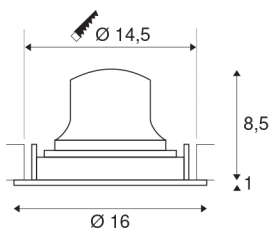

## NUMINOS® MOVE DL L

Indoor LED recessed ceiling light white/black 2700K  
20° rotating and pivoting

The NUMINOS light system from SLV perfectly combines function, design and technology. This way, you can experience a thousand lighting design possibilities with different downlights and spotlights. Also with the NUMINOS® MOVE DL L recessed ceiling light, which convinces with the best workmanship and lighting quality. In this way, you can create unobtrusive, modern and space-saving lighting that draws the focus to objects or the room. The recessed ceiling light has a power consumption of 25.41 watts, a luminous flux of 2150 lumens, a colour temperature of 2700 Kelvin and a good colour reproduction index of over 90. Installation is then done in no time at all. When to choose NUMINOS from SLV – modular diversity awaits you.

## TECHNICAL DATA

Item no.:	1003637
Number of different light outlets	1
Secondary power / secondary voltage	700mA
Height	9.5 cm
Diameter	16 cm
Installation diameter	14.5 cm
Installation depth	10.5 cm
Net weight	0.49 kg
Gross weight	0.524 kg
IP Code	IP 20
Safety class	III
Impact resistance class	IK02
Impact resistance	0,2 Joule
Assembly	Recessed
Assembly details	Ceiling
Wattage	25.41 W
Lumen	2150 lm
Colour temperature	2700 Kelvin
Beam angle	20 °
Color	white
CRI	90
UGR ≤	22