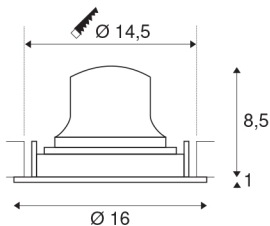

## NUMINOS® MOVE DL L

Indoor LED recessed ceiling light white/white 2700K  
20° rotating and pivoting

NUMINOS is the optimally coordinated light system from SLV that combines function, design and technology. With various downlights and spotlights, you can experience a thousand lighting design possibilities. Like with the NUMINOS® MOVE DL L recessed ceiling light, which impresses with its high-quality workmanship and light. Ideal for discreet, modern and space-saving lighting that draws the focus to objects or the room. The recessed ceiling light has a power consumption of 25.41 watts, a luminous flux of 2250 lumens, a colour temperature of 2700 Kelvin and a high colour reproduction index of over 90. Installation is then done in no time at all. When will you choose SLV's modular variety?

## TECHNICAL DATA

Item no.:	1003638
Number of different light outlets	1
Secondary power / secondary voltage	700mA
Height	9.5 cm
Diameter	16 cm
Installation diameter	14.5 cm
Installation depth	10.5 cm
Net weight	0.49 kg
Gross weight	0.524 kg
IP Code	IP 20
Safety class	III
Impact resistance class	IK02
Impact resistance	0,2 Joule
Assembly	Recessed
Assembly details	Ceiling
Wattage	25.41 W
Lumen	2250 lm
Colour temperature	2700 Kelvin
Beam angle	20 °
Color	white
CRI	90
UGR ≤	19