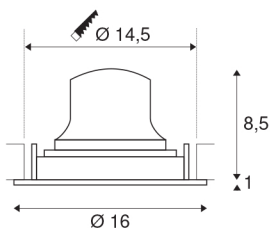

NUMINOS® MOVE DL L

Indoor LED recessed ceiling light white/chrome 2700K
20° rotating and pivoting

NUMINOS is the optimally coordinated light system from SLV that combines function, design and technology. This way, you can experience a thousand lighting design possibilities with a variety of downlights and spotlights. This also includes NUMINOS® MOVE DL L, which impresses as a recessed ceiling light with the best workmanship and lighting quality. Ideal for harmonious, modern and space-saving lighting that directs the accent to objects or the room. The recessed ceiling light convinces with a power consumption of 25.41 watts, luminous flux of 2150 lumens, colour temperature of 2700 Kelvin and a colour reproduction index of 90. Installation is then done in no time at all. When to choose NUMINOS from SLV – modular diversity awaits you.

TECHNICAL DATA

Item no.:	1003639
Number of different light outlets	1
Secondary power / secondary voltage	700mA
Height	9.5 cm
Diameter	16 cm
Installation diameter	14.5 cm
Installation depth	10.5 cm
Net weight	0.54 kg
Gross weight	0.713 kg
IP Code	IP 20
Safety class	III
Impact resistance class	IK02
Impact resistance	0,2 Joule
Assembly	Recessed
Assembly details	Ceiling
Wattage	25.41 W
Lumen	2150 lm
Colour temperature	2700 Kelvin
Beam angle	20 °
Color	white
CRI	90
UGR ≤	19