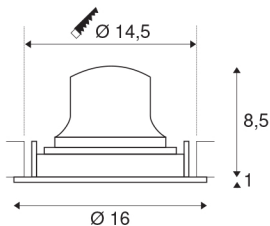

NUMINOS® MOVE DL L

Indoor LED recessed ceiling light white/black 2700K
40° rotating and pivoting

The NUMINOS light system from SLV skilfully combines function, design and technology. With different downlights and spotlights, you can experience a thousand lighting design possibilities. Also with the NUMINOS® MOVE DL L recessed ceiling light, which convinces with the best workmanship and lighting quality. In this way, you can create discreet, modern and space-saving lighting that draws the focus to objects or the room. The recessed ceiling light can convince with a power consumption of 25.41 watts, luminous flux of 2150 lumens, colour temperature of 2700 Kelvin and a high colour reproduction index of over 90. Installation is then done in no time at all. When do you choose NUMINOS ® from SLV?

TECHNICAL DATA

Item no.:	1003640
Number of different light outlets	1
Secondary power / secondary voltage	700mA
Height	9.5 cm
Diameter	16 cm
Installation diameter	14.5 cm
Installation depth	10.5 cm
Net weight	0.49 kg
Gross weight	0.524 kg
IP Code	IP 20
Safety class	III
Impact resistance class	IK02
Impact resistance	0,2 Joule
Assembly	Recessed
Assembly details	Ceiling
Wattage	25.41 W
Lumen	2150 lm
Colour temperature	2700 Kelvin
Beam angle	40 °
Color	white
CRI	90
UGR ≤	22