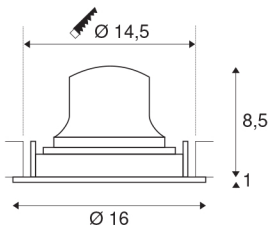

NUMINOS® MOVE DL L

Indoor LED recessed ceiling light white/white 2700K
40° rotating and pivoting

NUMINOS is the perfectly coordinated light system from SLV that combines function, design and technology. The various downlights and spotlights make a thousand lighting design options possible. This also includes NUMINOS® MOVE DL L, which impresses as a recessed ceiling light with the best workmanship and lighting quality. Ideal for unobtrusive, modern and space-saving lighting that draws the focus to objects or the room. The recessed ceiling light can convince with a power consumption of 25.41 watts, luminous flux of 2250 lumens, colour temperature of 2700 Kelvin and a high colour reproduction index of over 90. Installation is then done in no time at all. When do you choose NUMINOS ® from SLV?

TECHNICAL DATA

Item no.:	1003641
Number of different light outlets	1
Secondary power / secondary voltage	700mA
Height	9.5 cm
Diameter	16 cm
Installation diameter	14.5 cm
Installation depth	10.5 cm
Net weight	0.54 kg
Gross weight	0.68 kg
IP Code	IP 20
Safety class	III
Impact resistance class	IK02
Impact resistance	0,2 Joule
Assembly	Recessed
Assembly details	Ceiling
Wattage	25.41 W
Lumen	2250 lm
Colour temperature	2700 Kelvin
Beam angle	40 °
Color	white
CRI	90
UGR ≤	19