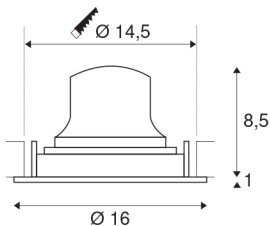

NUMINOS® MOVE DL L

Indoor LED recessed ceiling light white/chrome 2700K
40° rotating and pivoting

NUMINOS is the perfectly coordinated light system from SLV that combines function, design and technology. With a variety of downlights and spotlights, you can experience a thousand lighting design possibilities. Also with the NUMINOS® MOVE DL L recessed ceiling light, which convinces with the best workmanship and lighting quality. Ideal for discreet, modern and space-saving lighting that draws the focus to objects or the room. The recessed ceiling light convinces with a power consumption of 25.41 watts, luminous flux of 2150 lumens, colour temperature of 2700 Kelvin and a colour reproduction index of 90. Installation is then done in no time at all. When to choose NUMINOS from SLV – modular diversity awaits you.

TECHNICAL DATA

Item no.:	1003642
Number of different light outlets	1
Secondary power / secondary voltage	700mA
Height	9.5 cm
Diameter	16 cm
Installation diameter	14.5 cm
Installation depth	10.5 cm
Net weight	0.54 kg
Gross weight	0.68 kg
IP Code	IP 20
Safety class	III
Impact resistance class	IK02
Impact resistance	0,2 Joule
Assembly	Recessed
Assembly details	Ceiling
Wattage	25.41 W
Lumen	2150 lm
Colour temperature	2700 Kelvin
Beam angle	40 °
Color	white
CRI	90
UGR ≤	19