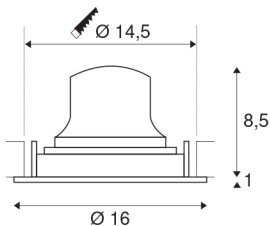

NUMINOS® MOVE DL L

Indoor LED recessed ceiling light white/black 2700K
55° rotating and pivoting

The NUMINOS light system from SLV combines technology, design and functionality like no other. With a variety of downlights and spotlights, you provide a thousand lighting design options. This also includes NUMINOS® MOVE DL L, which impresses as a recessed ceiling light with the best workmanship and lighting quality. In this way, you can create unobtrusive, modern and space-saving lighting that draws the focus to objects or the room. The recessed ceiling light convinces with a power consumption of 25.41 watts, luminous flux of 2150 lumens, colour temperature of 2700 Kelvin and a colour reproduction index of 90. Installation is then done in no time at all. When will you choose SLV's modular variety?

TECHNICAL DATA

Item no.:	1003643
Number of different light outlets	1
Secondary power / secondary voltage	700mA
Height	9.5 cm
Diameter	16 cm
Installation diameter	14.5 cm
Installation depth	10.5 cm
Net weight	0.49 kg
Gross weight	0.524 kg
IP Code	IP 20
Safety class	III
Impact resistance class	IK02
Impact resistance	0,2 Joule
Assembly	Recessed
Assembly details	Ceiling
Wattage	25.41 W
Lumen	2150 lm
Colour temperature	2700 Kelvin
Beam angle	55 °
Color	white
CRI	90
UGR ≤	22