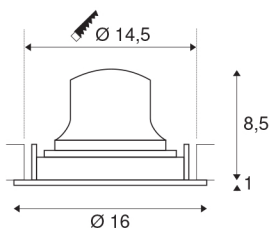

NUMINOS® MOVE DL L

Indoor LED recessed ceiling light white/white 2700K
55° rotating and pivoting

NUMINOS is the optimally coordinated light system from SLV that combines function, design and technology. This way, you can experience a thousand lighting design possibilities with different downlights and spotlights. This also includes NUMINOS® MOVE DL L, which impresses as a recessed ceiling light with the best workmanship and lighting quality. Ideal for discreet, modern and space-saving lighting that draws the focus to objects or the room. The recessed ceiling light convinces with a power consumption of 25.41 watts, luminous flux of 2250 lumens, colour temperature of 2700 Kelvin and a colour reproduction index of 90. Installation is then done in no time at all. When will you choose SLV's modular variety?

TECHNICAL DATA

Item no.:	1003644
Number of different light outlets	1
Secondary power / secondary voltage	700mA
Height	9.5 cm
Diameter	16 cm
Installation diameter	14.5 cm
Installation depth	10.5 cm
Net weight	0.54 kg
Gross weight	0.68 kg
IP Code	IP 20
Safety class	III
Impact resistance class	IK02
Impact resistance	0,2 Joule
Assembly	Recessed
Assembly details	Ceiling
Wattage	25.41 W
Lumen	2250 lm
Colour temperature	2700 Kelvin
Beam angle	55 °
Color	white
CRI	90
UGR ≤	22