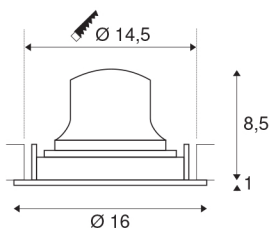

NUMINOS® MOVE DL L

Indoor LED recessed ceiling light white/chrome 2700K
55° rotating and pivoting

NUMINOS is the perfectly coordinated light system from SLV that combines function, design and technology. With a variety of downlights and spotlights, you provide a thousand lighting design options. Like with the NUMINOS® MOVE DL L recessed ceiling light, which impresses with its high-quality workmanship and light. Ideal for unobtrusive, modern and space-saving lighting that draws the focus to objects or the room. The recessed ceiling light convinces with a power consumption of 25.41 watts, luminous flux of 2150 lumens, colour temperature of 2700 Kelvin and a colour reproduction index of 90. This means that easy installation is a mere formality. When to choose NUMINOS from SLV – modular diversity awaits you.

TECHNICAL DATA

Item no.:	1003645
Number of different light outlets	1
Secondary power / secondary voltage	700mA
Height	9.5 cm
Diameter	16 cm
Installation diameter	14.5 cm
Installation depth	10.5 cm
Net weight	0.49 kg
Gross weight	0.524 kg
IP Code	IP 20
Safety class	III
Impact resistance class	IK02
Impact resistance	0,2 Joule
Assembly	Recessed
Assembly details	Ceiling
Wattage	25.41 W
Lumen	2150 lm
Colour temperature	2700 Kelvin
Beam angle	55 °
Color	white
CRI	90
UGR ≤	19