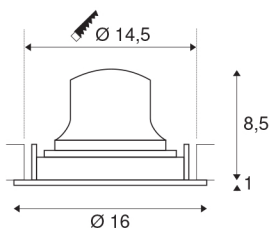

## NUMINOS® MOVE DL L

Indoor LED recessed ceiling light black/black 3000K  
20° rotating and pivoting

The NUMINOS light system from SLV skilfully combines function, design and technology. This way, you can experience a thousand lighting design possibilities with different downlights and spotlights. This also includes NUMINOS® MOVE DL L, which impresses as a recessed ceiling light with the best workmanship and lighting quality. In this way, you can create unobtrusive, modern and space-saving lighting that draws the focus to objects or the room. The recessed ceiling light convinces with a power consumption of 25.41 watts, luminous flux of 2150 lumens, colour temperature of 3000 Kelvin and a colour reproduction index of 90. Installation is then done in no time at all. When will you choose SLV's modular variety?

## TECHNICAL DATA

Item no.:	1003649
Number of different light outlets	1
Secondary power / secondary voltage	700mA
Height	9.5 cm
Diameter	16 cm
Installation diameter	14.5 cm
Installation depth	10.5 cm
Net weight	0.54 kg
Gross weight	0.68 kg
IP Code	IP 20
Safety class	III
Impact resistance class	IK02
Impact resistance	0,2 Joule
Assembly	Recessed
Assembly details	Ceiling
Wattage	25.41 W
Lumen	2150 lm
Colour temperature	3000 Kelvin
Beam angle	20 °
Color	black
CRI	90
UGR ≤	22