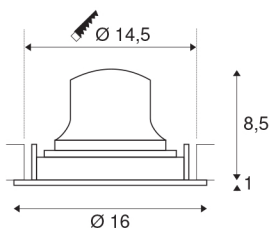

## NUMINOS® MOVE DL L

Indoor LED recessed ceiling light black/white 3000K  
20° rotating and pivoting

The NUMINOS light system from SLV combines technology, design and functionality like no other. With various downlights and spotlights, you provide a thousand lighting design options. This also includes NUMINOS® MOVE DL L, which impresses as a recessed ceiling light with the best workmanship and lighting quality. In this way, you can create discreet, modern and space-saving lighting that draws the focus to objects or the room. The recessed ceiling light can convince with a power consumption of 25.41 watts, luminous flux of 2300 lumens, colour temperature of 3000 Kelvin and a high colour reproduction index of over 90. Installation is then done in no time at all. When do you choose NUMINOS ® from SLV?

## TECHNICAL DATA

Item no.:	1003650
Number of different light outlets	1
Secondary power / secondary voltage	700mA
Height	9.5 cm
Diameter	16 cm
Installation diameter	14.5 cm
Installation depth	10.5 cm
Net weight	0.49 kg
Gross weight	0.524 kg
IP Code	IP 20
Safety class	III
Impact resistance class	IK02
Impact resistance	0,2 Joule
Assembly	Recessed
Assembly details	Ceiling
Wattage	25.41 W
Lumen	2300 lm
Colour temperature	3000 Kelvin
Beam angle	20 °
Color	black
CRI	90
UGR ≤	19