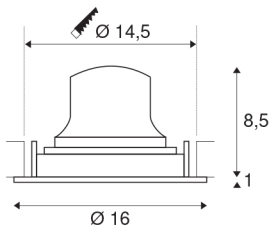

NUMINOS® MOVE DL L

Indoor LED recessed ceiling light black/chrome 3000K
20° rotating and pivoting

Design, technology and function in perfection: NUMINOS is the light system from SLV that combines everything. With a variety of downlights and spotlights, you can experience a thousand lighting design possibilities. Like with the NUMINOS® MOVE DL L recessed ceiling light, which impresses with its high-quality workmanship and light. Ideal for discreet, modern and space-saving lighting that draws the focus to objects or the room. The recessed ceiling light has a power consumption of 25.41 watts, a luminous flux of 2200 lumens, a colour temperature of 3000 Kelvin and a high colour reproduction index of over 90. Installation is then done in no time at all. When do you choose NUMINOS® from SLV?

TECHNICAL DATA

Item no.:	1003651
Number of different light outlets	1
Secondary power / secondary voltage	700mA
Height	9.5 cm
Diameter	16 cm
Installation diameter	14.5 cm
Installation depth	10.5 cm
Net weight	0.535 kg
Gross weight	0.714 kg
IP Code	IP 20
Safety class	III
Impact resistance class	IK02
Impact resistance	0,2 Joule
Assembly	Recessed
Assembly details	Ceiling
Wattage	25.41 W
Lumen	2200 lm
Colour temperature	3000 Kelvin
Beam angle	20 °
Color	black
CRI	90
UGR ≤	19