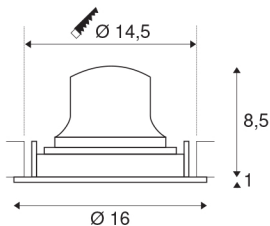

NUMINOS® MOVE DL L

Indoor LED recessed ceiling light black/black 3000K
40° rotating and pivoting

NUMINOS is the perfectly coordinated light system from SLV that combines function, design and technology. This way, you can experience a thousand lighting design possibilities with a variety of downlights and spotlights. Like with the NUMINOS® MOVE DL L recessed ceiling light, which impresses with its high-quality workmanship and light. Ideal for unobtrusive, modern and space-saving lighting that draws the focus to objects or the room. The recessed ceiling light can convince with a power consumption of 25.41 watts, luminous flux of 2150 lumens, colour temperature of 3000 Kelvin and a high colour reproduction index of over 90. Installation is then done in no time at all. When will you choose SLV's modular variety?

TECHNICAL DATA

Item no.:	1003652
Number of different light outlets	1
Secondary power / secondary voltage	700mA
Height	9.5 cm
Diameter	16 cm
Installation diameter	14.5 cm
Installation depth	10.5 cm
Net weight	0.54 kg
Gross weight	0.68 kg
IP Code	IP 20
Safety class	III
Impact resistance class	IK02
Impact resistance	0,2 Joule
Assembly	Recessed
Assembly details	Ceiling
Wattage	25.41 W
Lumen	2150 lm
Colour temperature	3000 Kelvin
Beam angle	40 °
Color	black
CRI	90
UGR ≤	22