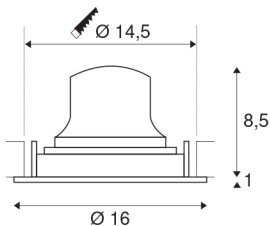

NUMINOS® MOVE DL L

Indoor LED recessed ceiling light black/white 3000K
40° rotating and pivoting

Design, technology and function in perfection: NUMINOS is the light system from SLV that combines everything. With various downlights and spotlights, you can experience a thousand lighting design possibilities. Also with the NUMINOS® MOVE DL L recessed ceiling light, which convinces with the best workmanship and lighting quality. Ideal for discreet, modern and space-saving lighting that directs the accent to objects or the room. The recessed ceiling light can convince with a power consumption of 25.41 watts, luminous flux of 2300 lumens, colour temperature of 3000 Kelvin and a high colour reproduction index of over 90. Installation is then done in no time at all. When do you choose NUMINOS ® from SLV?

TECHNICAL DATA

Item no.:	1003653
Number of different light outlets	1
Secondary power / secondary voltage	700mA
Height	9.5 cm
Diameter	16 cm
Installation diameter	14.5 cm
Installation depth	10.5 cm
Net weight	0.54 kg
Gross weight	0.68 kg
IP Code	IP 20
Safety class	III
Impact resistance class	IK02
Impact resistance	0,2 Joule
Assembly	Recessed
Assembly details	Ceiling
Wattage	25.41 W
Lumen	2300 lm
Colour temperature	3000 Kelvin
Beam angle	40 °
Color	black
CRI	90
UGR ≤	19