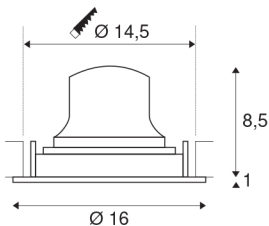

## NUMINOS® MOVE DL L

Indoor LED recessed ceiling light black/chrome 3000K  
40° rotating and pivoting

NUMINOS is the optimally coordinated light system from SLV that combines function, design and technology. With various downlights and spotlights, you can experience a thousand lighting design possibilities. This also includes NUMINOS® MOVE DL L, which impresses as a recessed ceiling light with the best workmanship and lighting quality. Ideal for discreet, modern and space-saving lighting that draws the focus to objects or the room. The recessed ceiling light can convince with a power consumption of 25.41 watts, luminous flux of 2200 lumens, colour temperature of 3000 Kelvin and a high colour reproduction index of over 90. This means that easy installation is a mere formality. When do you choose NUMINOS © from SLV?

## TECHNICAL DATA

Item no.:	1003654
Number of different light outlets	1
Secondary power / secondary voltage	700mA
Height	9.5 cm
Diameter	16 cm
Installation diameter	14.5 cm
Installation depth	10.5 cm
Net weight	0.54 kg
Gross weight	0.68 kg
IP Code	IP 20
Safety class	III
Impact resistance class	IK02
Impact resistance	0,2 Joule
Assembly	Recessed
Assembly details	Ceiling
Wattage	25.41 W
Lumen	2200 lm
Colour temperature	3000 Kelvin
Beam angle	40 °
Color	black
CRI	90
UGR ≤	19