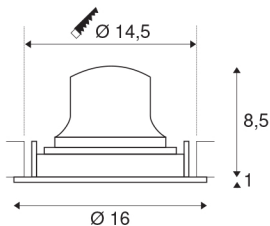

## NUMINOS® MOVE DL L

Indoor LED recessed ceiling light black/black 3000K  
55° rotating and pivoting

The NUMINOS light system from SLV combines technology, design and functionality like no other. With various downlights and spotlights, you provide a thousand lighting design options. Like with the NUMINOS® MOVE DL L recessed ceiling light, which impresses with its high-quality workmanship and light. Ideal for discreet, modern and space-saving lighting that draws the focus to objects or the room. The recessed ceiling light can convince with a power consumption of 25.41 watts, luminous flux of 2150 lumens, colour temperature of 3000 Kelvin and a high colour reproduction index of over 90. Installation is then done in no time at all. When do you choose NUMINOS ® from SLV?

## TECHNICAL DATA

Item no.:	1003655
Number of different light outlets	1
Secondary power / secondary voltage	700mA
Height	9.5 cm
Diameter	16 cm
Installation diameter	14.5 cm
Installation depth	10.5 cm
Net weight	0.54 kg
Gross weight	0.68 kg
IP Code	IP 20
Safety class	III
Impact resistance class	IK02
Impact resistance	0,2 Joule
Assembly	Recessed
Assembly details	Ceiling
Wattage	25.41 W
Lumen	2150 lm
Colour temperature	3000 Kelvin
Beam angle	55 °
Color	black
CRI	90
UGR ≤	25