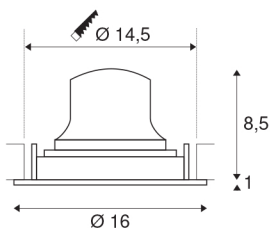

NUMINOS® MOVE DL L

Indoor LED recessed ceiling light black/white 3000K
55° rotating and pivoting

The NUMINOS light system from SLV combines technology, design and functionality like no other. This way, you can experience a thousand lighting design possibilities with different downlights and spotlights. This also includes NUMINOS® MOVE DL L, which impresses as a recessed ceiling light with the best workmanship and lighting quality. Ideal for unobtrusive, modern and space-saving lighting that draws the focus to objects or the room. The recessed ceiling light can convince with a power consumption of 25.41 watts, luminous flux of 2300 lumens, colour temperature of 3000 Kelvin and a high colour reproduction index of over 90. This means that simple installation is a mere formality. When to choose NUMINOS from SLV – modular diversity awaits you.

TECHNICAL DATA

Item no.:	1003656
Number of different light outlets	1
Secondary power / secondary voltage	700mA
Height	9.5 cm
Diameter	16 cm
Installation diameter	14.5 cm
Installation depth	10.5 cm
Net weight	0.54 kg
Gross weight	0.68 kg
IP Code	IP 20
Safety class	III
Impact resistance class	IK02
Impact resistance	0,2 Joule
Assembly	Recessed
Assembly details	Ceiling
Wattage	25.41 W
Lumen	2300 lm
Colour temperature	3000 Kelvin
Beam angle	55 °
Color	black
CRI	90
UGR ≤	22