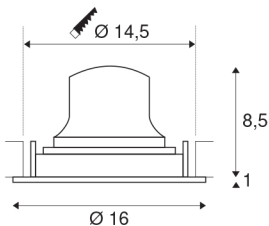

## NUMINOS® MOVE DL L

Indoor LED recessed ceiling light black/chrome 3000K  
55° rotating and pivoting

The NUMINOS light system from SLV combines technology, design and functionality like no other. With various downlights and spotlights, you can experience a thousand lighting design possibilities. Also with the NUMINOS® MOVE DL L recessed ceiling light, which convinces with the best workmanship and lighting quality. Ideal for discreet, modern and space-saving lighting that draws the focus to objects or the room. The recessed ceiling light convinces with a power consumption of 25.41 watts, luminous flux of 2200 lumens, colour temperature of 3000 Kelvin and a colour reproduction index of 90. Installation is then done in no time at all. When do you choose NUMINOS ® from SLV?

## TECHNICAL DATA

Item no.:	1003657
Number of different light outlets	1
Secondary power / secondary voltage	700mA
Height	9.5 cm
Diameter	16 cm
Installation diameter	14.5 cm
Installation depth	10.5 cm
Net weight	0.54 kg
Gross weight	0.68 kg
IP Code	IP 20
Safety class	III
Impact resistance class	IK02
Impact resistance	0,2 Joule
Assembly	Recessed
Assembly details	Ceiling
Wattage	25.41 W
Lumen	2200 lm
Colour temperature	3000 Kelvin
Beam angle	55 °
Color	black
CRI	90
UGR ≤	19