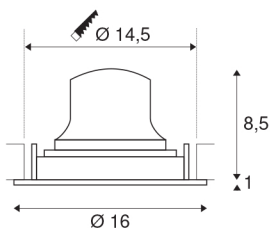

## NUMINOS® MOVE DL L

Indoor LED recessed ceiling light white/black 3000K  
20° rotating and pivoting

NUMINOS is the best possible coordinated light system from SLV that combines function, design and technology. This way, you can experience a thousand lighting design possibilities with a variety of downlights and spotlights. This also includes NUMINOS® MOVE DL L, which impresses as a recessed ceiling light with the best workmanship and lighting quality. Ideal for discreet, modern and space-saving lighting that directs the accent to objects or the room. The recessed ceiling light can convince with a power consumption of 25.41 watts, luminous flux of 2150 lumens, colour temperature of 3000 Kelvin and a high colour reproduction index of over 90. Installation is then done in no time at all. When to choose NUMINOS from SLV – modular diversity awaits you.

## TECHNICAL DATA

Item no.:	1003661
Number of different light outlets	1
Secondary power / secondary voltage	700mA
Height	9.5 cm
Diameter	16 cm
Installation diameter	14.5 cm
Installation depth	10.5 cm
Net weight	0.49 kg
Gross weight	0.524 kg
IP Code	IP 20
Safety class	III
Impact resistance class	IK02
Impact resistance	0,2 Joule
Assembly	Recessed
Assembly details	Ceiling
Wattage	25.41 W
Lumen	2150 lm
Colour temperature	3000 Kelvin
Beam angle	20 °
Color	white
CRI	90
UGR ≤	22