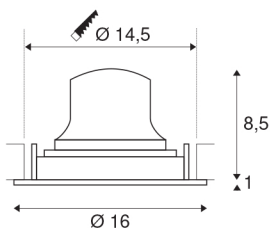

## NUMINOS® MOVE DL L

Indoor LED recessed ceiling light white/white 3000K  
20° rotating and pivoting

NUMINOS is the perfectly coordinated light system from SLV that combines function, design and technology. This way, you can experience a thousand lighting design possibilities with a variety of downlights and spotlights. This also includes NUMINOS® MOVE DL L, which impresses as a recessed ceiling light with the best workmanship and lighting quality. In this way, you can create discreet, modern and space-saving lighting that draws the focus to objects or the room. The recessed ceiling light has a power consumption of 25.41 watts, a luminous flux of 2300 lumens, a colour temperature of 3000 Kelvin and a good colour reproduction index of over 90. Installation is then done in no time at all. When to choose NUMINOS from SLV – modular diversity awaits you.

## TECHNICAL DATA

Item no.:	1003662
Number of different light outlets	1
Secondary power / secondary voltage	700mA
Height	9.5 cm
Diameter	16 cm
Installation diameter	14.5 cm
Installation depth	10.5 cm
Net weight	0.54 kg
Gross weight	0.68 kg
IP Code	IP 20
Safety class	III
Impact resistance class	IK02
Impact resistance	0,2 Joule
Assembly	Recessed
Assembly details	Ceiling
Wattage	25.41 W
Lumen	2300 lm
Colour temperature	3000 Kelvin
Beam angle	20 °
Color	white
CRI	90
UGR ≤	19