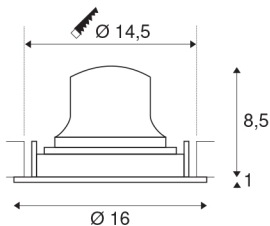

## NUMINOS® MOVE DL L

Indoor LED recessed ceiling light white/chrome 3000K  
20° rotating and pivoting

NUMINOS is the optimally coordinated light system from SLV that combines function, design and technology. With various downlights and spotlights, you provide a thousand lighting design options. This also includes NUMINOS® MOVE DL L, which impresses as a recessed ceiling light with the best workmanship and lighting quality. Ideal for discreet, modern and space-saving lighting that directs the accent to objects or the room. The recessed ceiling light convinces with a power consumption of 25.41 watts, luminous flux of 2200 lumens, colour temperature of 3000 Kelvin and a colour reproduction index of 90. This means that easy installation is a mere formality. When will you choose SLV's modular variety?

## TECHNICAL DATA

Item no.:	1003663
Number of different light outlets	1
Secondary power / secondary voltage	700mA
Height	9.5 cm
Diameter	16 cm
Installation diameter	14.5 cm
Installation depth	10.5 cm
Net weight	0.54 kg
Gross weight	0.68 kg
IP Code	IP 20
Safety class	III
Impact resistance class	IK02
Impact resistance	0,2 Joule
Assembly	Recessed
Assembly details	Ceiling
Wattage	25.41 W
Lumen	2200 lm
Colour temperature	3000 Kelvin
Beam angle	20 °
Color	white
CRI	90
UGR ≤	19